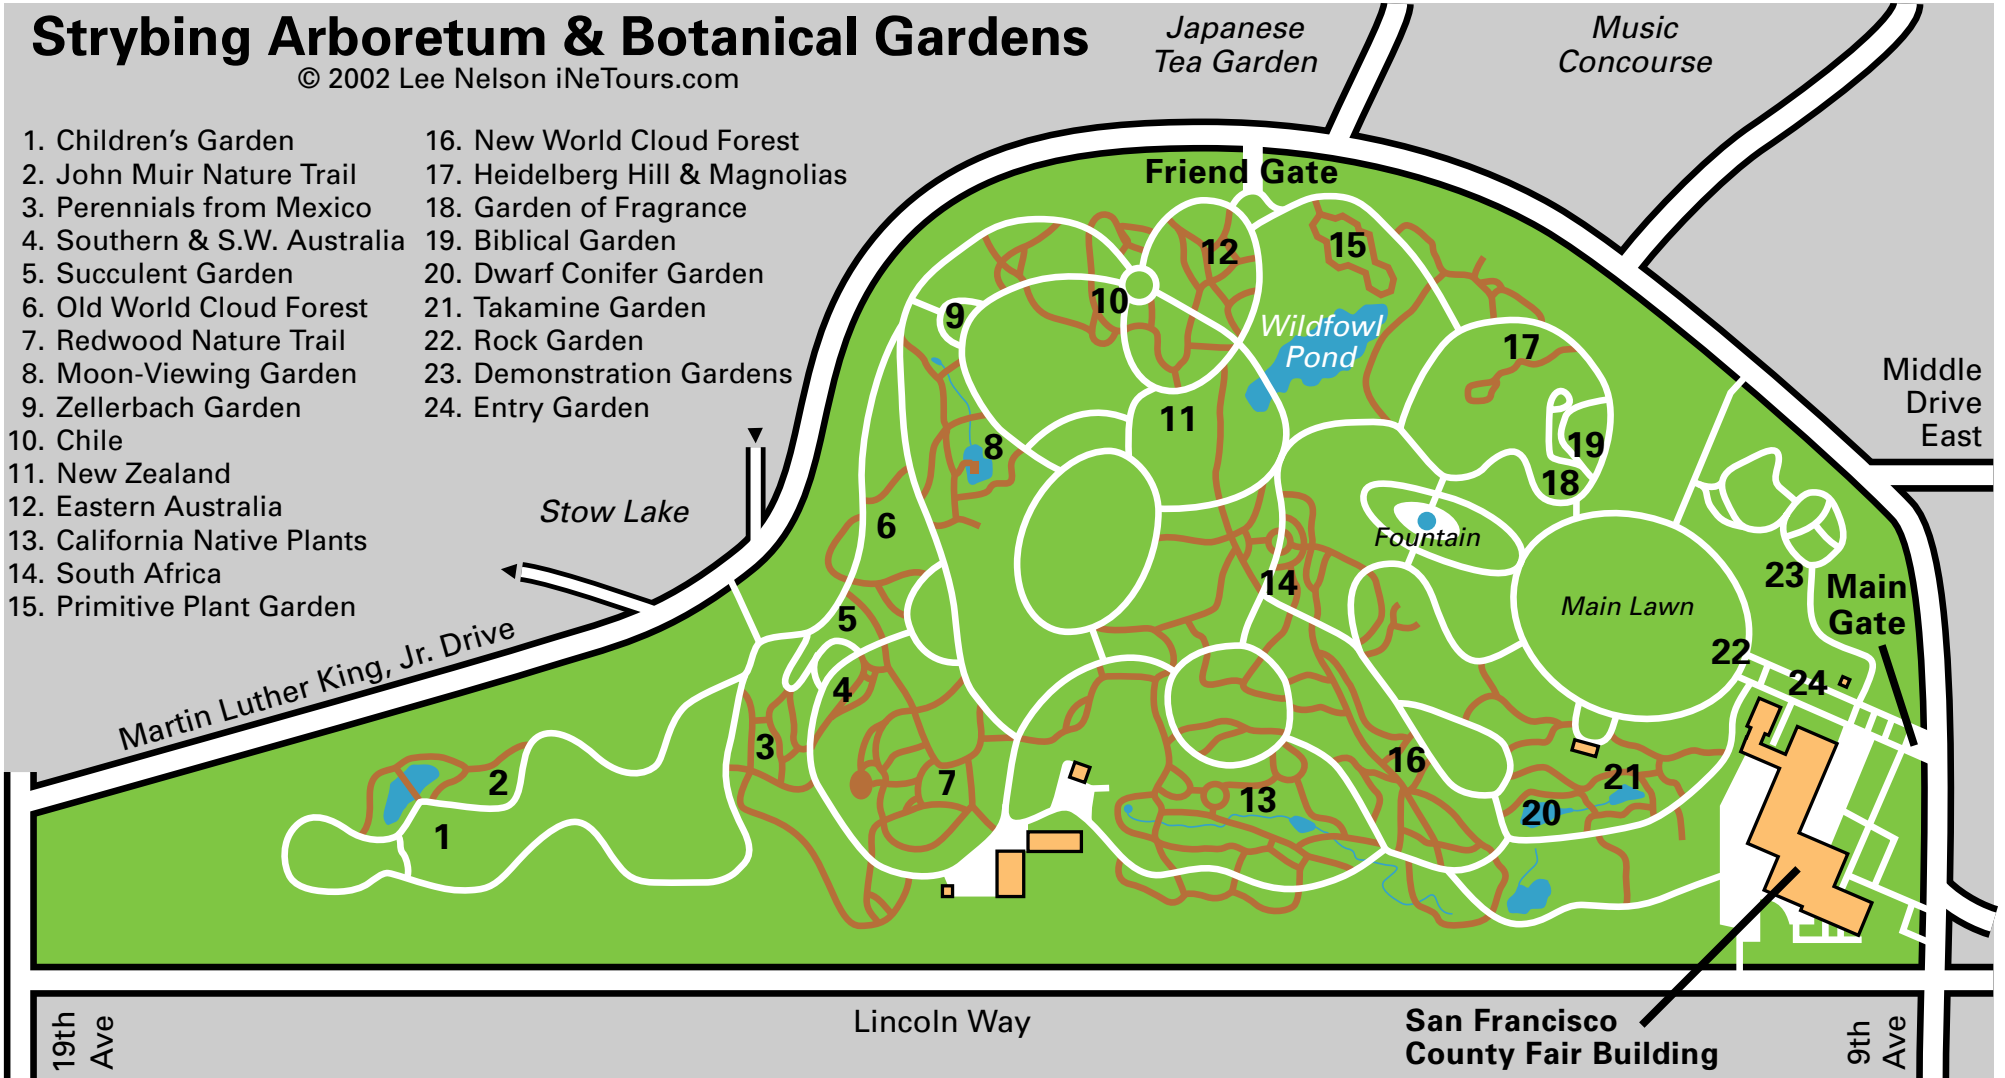

# Strybing Arboretum & Botanical Gardens

© 2002 Lee Nelson iNeTours.com

- |                              |                                 |
|------------------------------|---------------------------------|
| 1. Children's Garden         | 16. New World Cloud Forest      |
| 2. John Muir Nature Trail    | 17. Heidelberg Hill & Magnolias |
| 3. Perennials from Mexico    | 18. Garden of Fragrance         |
| 4. Southern & S.W. Australia | 19. Biblical Garden             |
| 5. Succulent Garden          | 20. Dwarf Conifer Garden        |
| 6. Old World Cloud Forest    | 21. Takamine Garden             |
| 7. Redwood Nature Trail      | 22. Rock Garden                 |
| 8. Moon-Viewing Garden       | 23. Demonstration Gardens       |
| 9. Zellerbach Garden         | 24. Entry Garden                |
| 10. Chile                    |                                 |
| 11. New Zealand              |                                 |
| 12. Eastern Australia        |                                 |
| 13. California Native Plants |                                 |
| 14. South Africa             |                                 |
| 15. Primitive Plant Garden   |                                 |

Japanese Tea Garden

Music Concourse

Friend Gate

Middle Drive East

Stow Lake

Fountain

Main Lawn

Main Gate

19th Ave

Lincoln Way

San Francisco County Fair Building

9th Ave